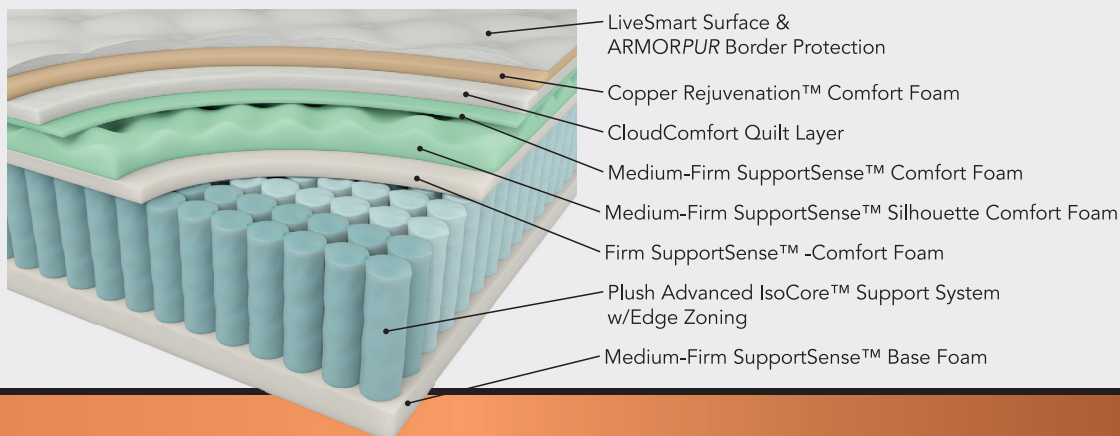

Always CertiPUR-US® Certified Foams

- Certified foams made without harmful chemicals

Profile:

14 Inch Profile

Comfort Feel:

Plush

guestsupply®
a Sysco company